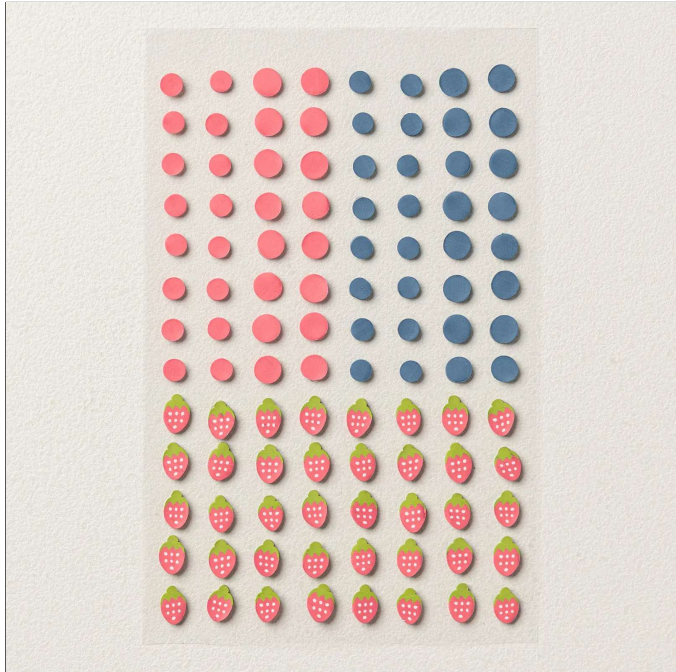

#Gems
Strawberries & Dots Embellishments
 #Embellishments #Accents

#Embellishments
Strawberries & Dots Embellishments

Set of 104 pieces Adhesive-backed. 40 strawberries, 32 Misty Moonlight dots, 32 Strawberry Slush dots.

Online Exclusive March 2026

Strawberries & Dots Embellishments 167479

French: Fraises Et Pois

Insert created by Bev Adams, BevAdams.com, BevAdams@verizon.net. All Images © Stampin' Up!

Color	Embellish.	Dies	Paper	Kits/stamps	Tools	Folders	Adhesives
Annual Catalog	Online Exclusives	Special Release	Kits	Mini Catalog			

Cut to fit your case: Standard Case: 5/8" spine, 5 1/8" front, 7" length
 New Stamp & Die Envelopes 5 1/4" front, 8 7/8" length

Standard